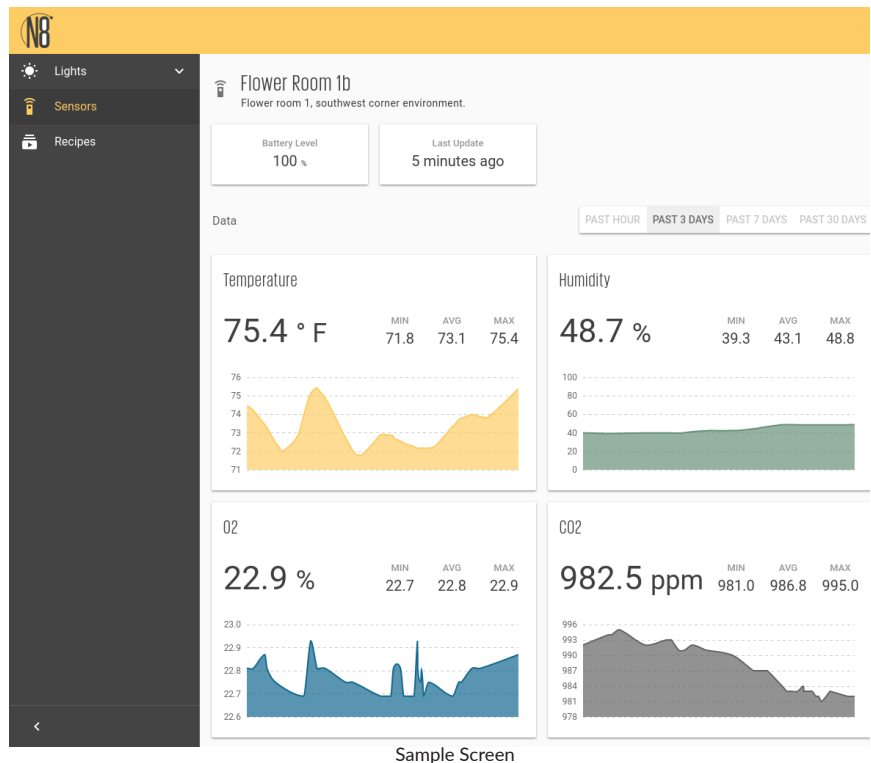

sales@natecontrols.com