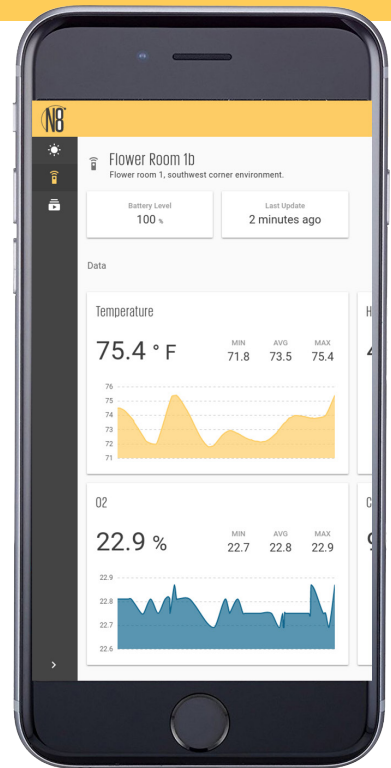

# NATE AIR SENSOR

## KNOWLEDGE IS POWER

- Air Temperature
- Relative Humidity
- Carbon Dioxide (CO<sub>2</sub>)
- Oxygen (O<sub>2</sub>)
- Atmospheric Pressure

Monitor from your phone

*The Nate air sensors work in harmony with our other sensors, grow lights, controllers, and cloud software. Nate controllers can be configured to respond to sensor data enabling closed-loop control of the environment.*

### Provides a Clear Picture

- Store, view and graph sensor data
- Shows history of growing conditions
- Easily spot trends and fluctuations
- Identify differences between groups
- Use multiple sensors for uniformity analysis